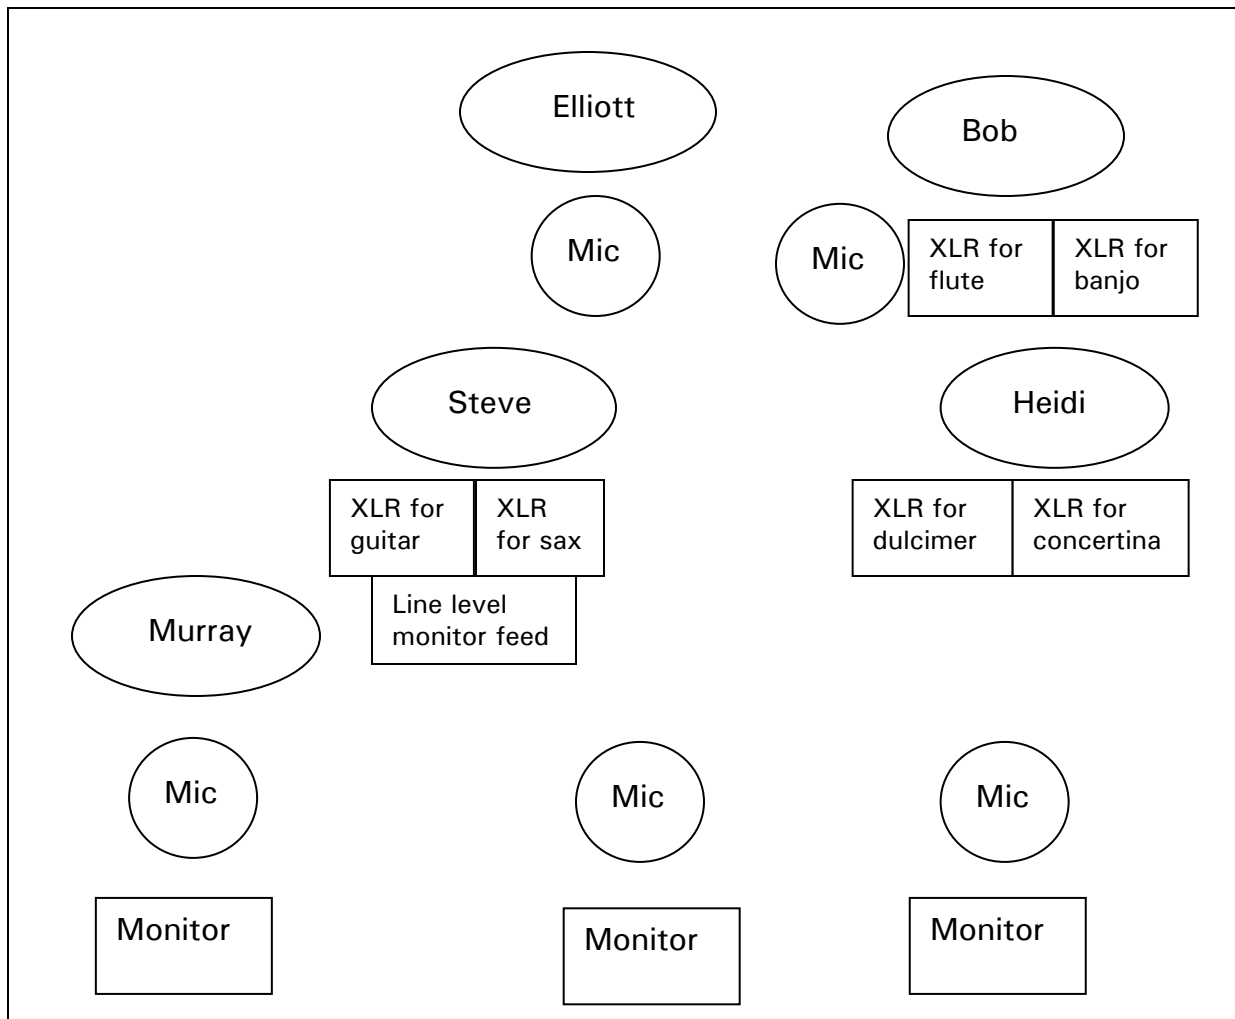

# Tech Rider for Off'n Ensemble

Off'n Ensemble is a contra dance and performance band comprising:

1. **Heidi Hammel** – Hammered Dulcimer and Concertina
2. **Bob Yarbrough** – Wooden flute, banjo, bodhran and whistle
3. **Steve Smith** – Acoustic guitar and saxophones
4. **Elliott Schmuckler** – Upright bass (Dance Only)
5. **Murray Callahan** – Voice (Performance only)

## STAGE PLOT

## **OFF'N ENSEMBLE: BASIC SOUND SYSTEM REQUIREMENTS:**

Three vocal microphones on boom stands. One microphone on a boom stand for Bob's whistle and bodhran. One microphone on a boom stand for Elliott's bass.

AC power on stage to operate an in-the-ear monitor for Steve. We supply the in-the-ear monitor.